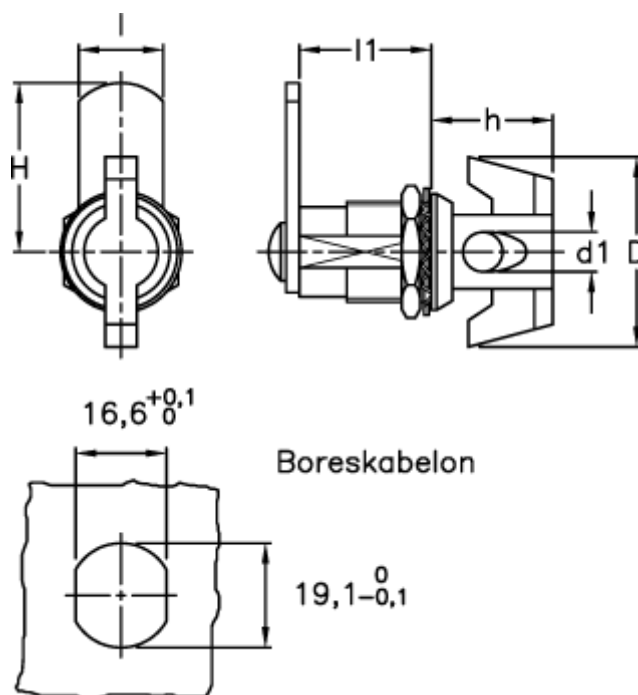

Article number: 2310421221

Description: E+G Latch w/knob and padlock
CM/L-32

Measures

D = 36
d1 = 7.5
H = 32
h = 23
l = 16
l1 = 25